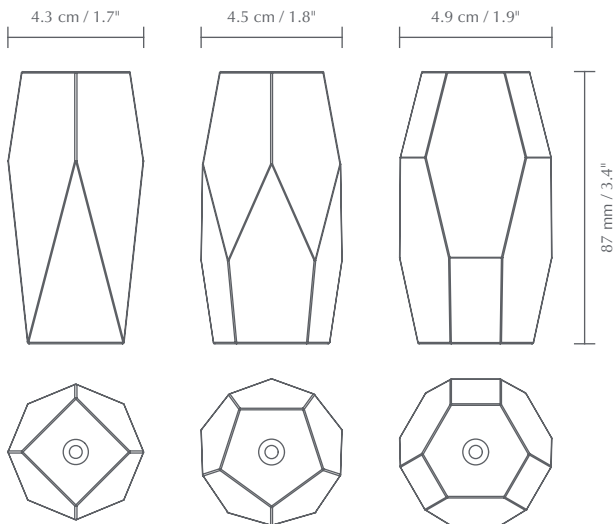

RECOMMENDED LIGHT SOURCE(S)

Tiny Idea	#4187

Colour variations

brass