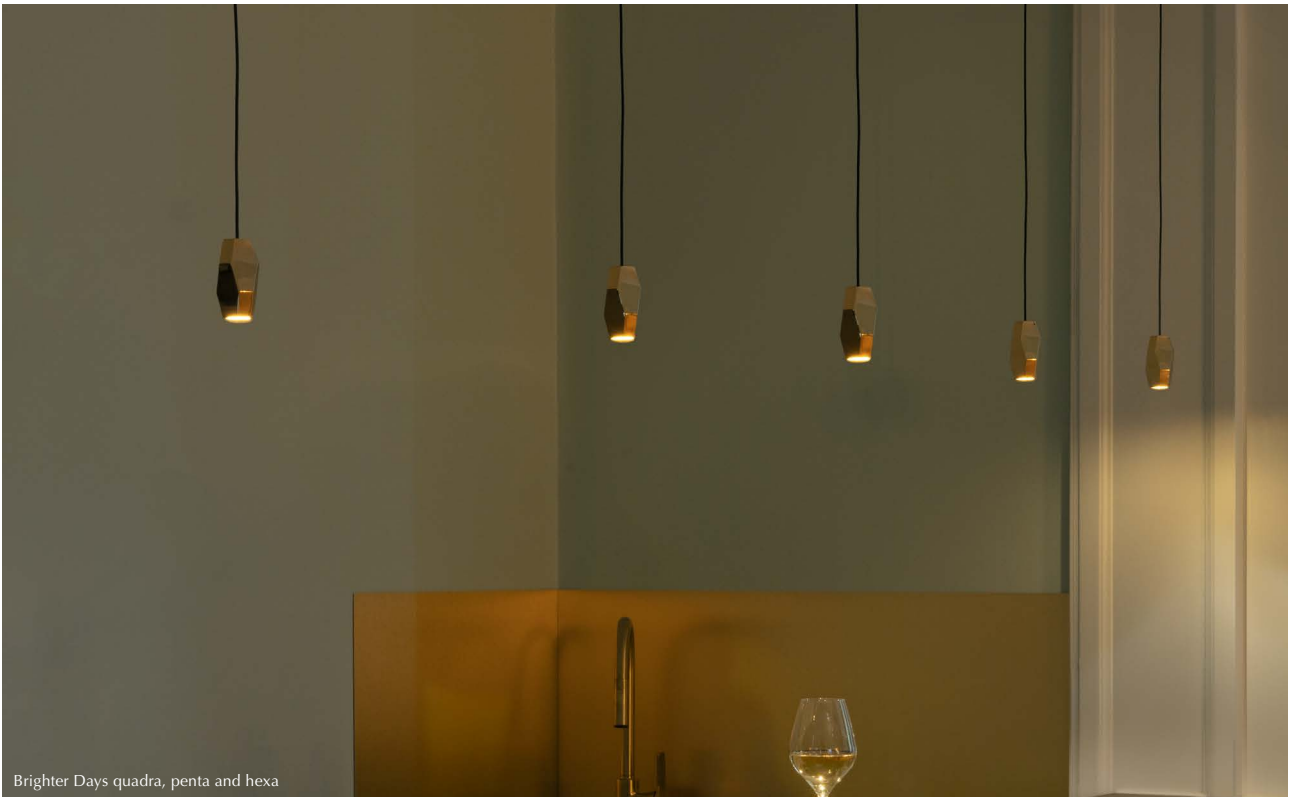

BRIGHTER DAYS

Designed by Thor Høy

Brighter Days quadra, penta and hexa