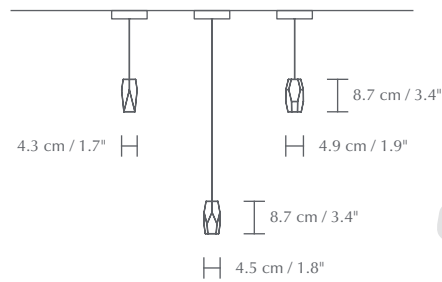

BRIGHTER DAYS

Designed by Thor Høy

UIMAGE